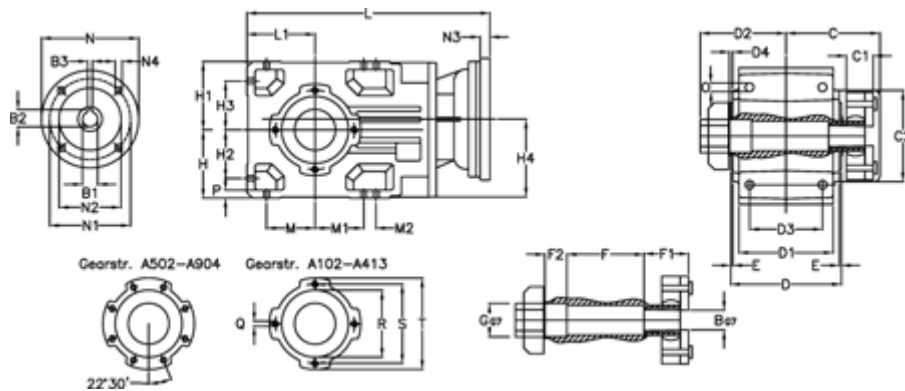

Article number: 296003517186230

Description: Bevel helical gearbox  
A353QF30-171,8-P80B5

## Measures

B = 30	D1 = 166	F2 = 53	L = 436.5	N3 = 4
B1 = 19	D2 = 80	G = 42	L1 = 100	N4 = M10x12
B2 = 21.8	D3 = 135	GA = 43	M = 73.0	O = 12.0
B3 = 6	d4 = 5.0	H = 100	M1 = 73.0	P = 11
C = 70.0	Description = A353 QF-xx P80 B5	H1 = 100	M2 = 11	Q = M10x17
C1 = 24	E = 3.5	H2 = 73.0	N = 200	R = 110
C2 = 90.0	F = 12.0	H3 = 73.0	N1 = 165	S = 130
D = 173	F1 = 48.0	H4 = 114.0	N2 = 130	T = 150